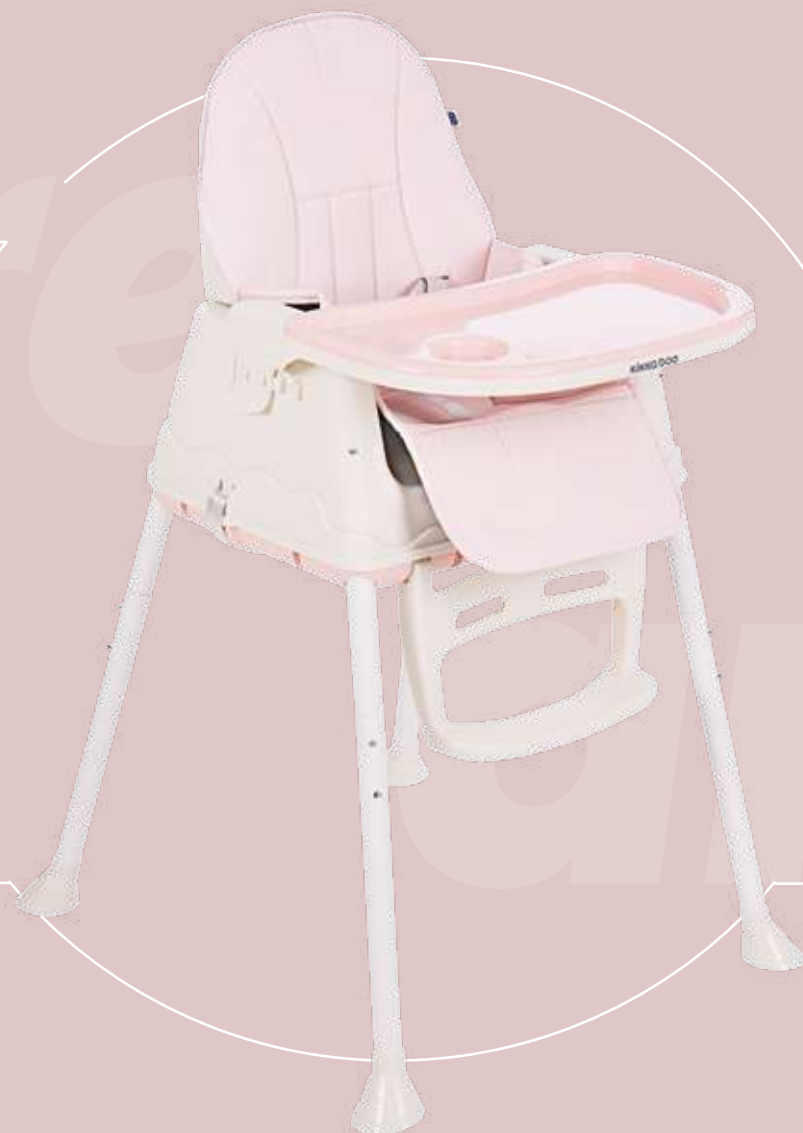

Creamy

highchair 3 in 1

3-point harness system
3-точков предпазен колан
Sistema de arnés de 3 puntos

Booster function
Функция седалка
Función de refuerzo

Plastic footrest for extra comfort
Поставка за крачета за по-голям комфорт
Reposapiés de plástico para mayor comodidad

Detachable double tray with a cup socket and 3-position adjustment
Отстраняема двойна табла с поставка за чаша и регулиране в 3 позиции
Bandeja doble desmontable con un vaso y ajuste de 3 posiciones

Eco-leather seat cover
Покритие от Еко-кожа
Funda de asiento de cuero ecológico