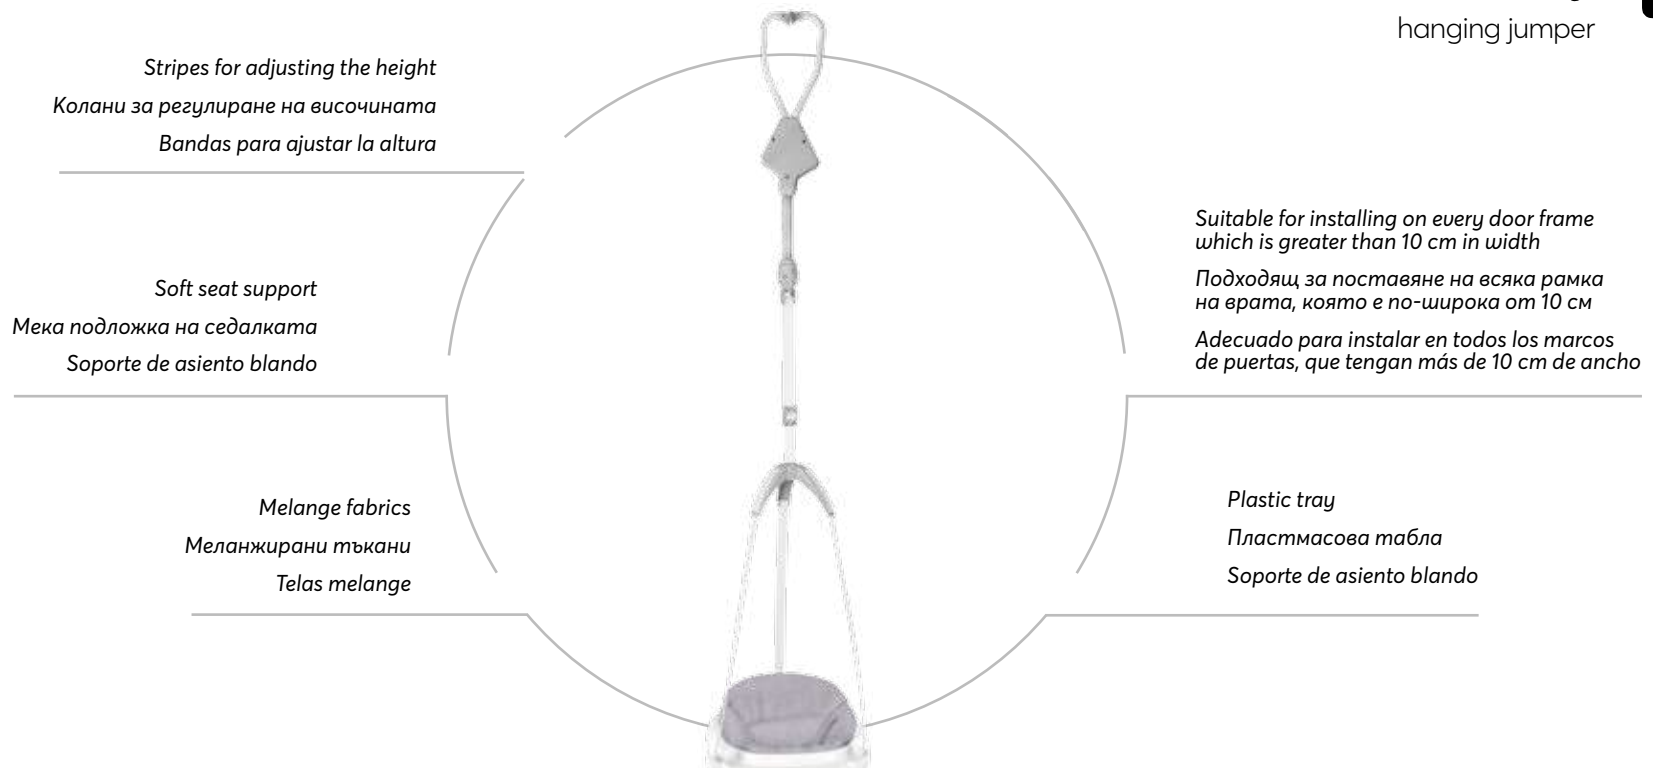

Bouncy

hanging jumper

Colors

Suitable from birth

3.8 kg
63x74x61 cm

1pcs/ctn
64.5x13x75 cm
G.W. 4.8 kg