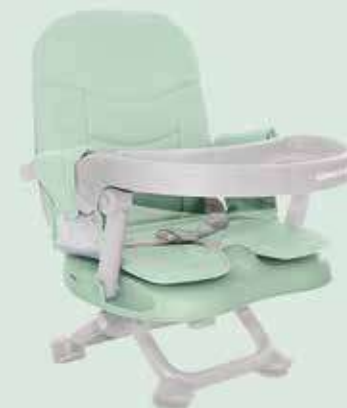

Mint 31004010094

1. EN
- 3-point harness system
  - 4-position height adjustment;
  - Detachable double tray with a cup socket;
  - Eco-leather seat cover
  - Can be used as a small low feeding chair;
  - Compact folding
  - Booster function.

1. BG
- 3-точков предпазен колан;
  - Регулируема височина на седалката в 4 позиции;
  - Отстраняема двойна табла с поставка за чаша;
  - Покритие от Еко-кожа;
  - Може да се използва като по нисък стол за хранене;
  - Компактно сгъване;
  - Функция седалка.

1. ES
2. Sistema de arnés de 3 puntos;
   - Ajuste de altura de 4 posiciones;
   - Bandeja doble desmontable con un vaso;
   - Funda de asiento de cuero ecológico;
   - Se puede usar como una silla pequeña de alimentación baja;
   - Plegado fácil y compacto;
   - Función de refuerzo.

Suitable for children able to sit up unaided

1.8 kg
Unfolded: 30x35x38-50 cm
Folded: 35x14x34 cm

1pcs/ctn
37x14x35 cm
G.W. 2.3 kg