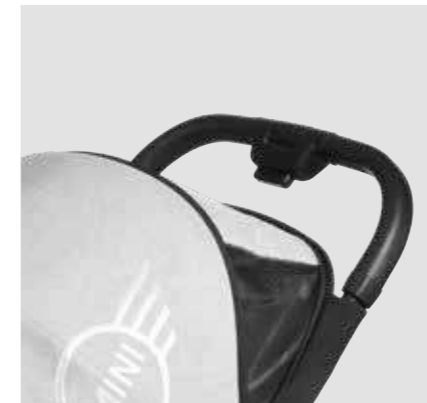

one-handed seat adjustment, folding and unfolding.