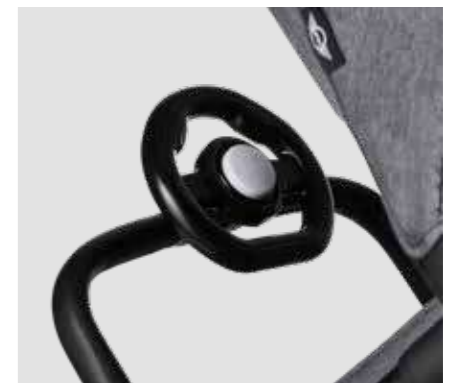

steering wheel.
/ EML10207

soft cot.
/ EA10007

car seat adapter set.
/ EJA10202

MINI BUGGY XS. ON THE GO IN STYLE.

The MINI by Easywalker Buggy XS is the ideal companion for cool parents on the go. With just 6 kg and a super compact fold, you can take it with you anywhere across the globe, or just to go shopping. With its iconic MINI design you will always ride in style. You won't find a more compact and complete buggy on the market.