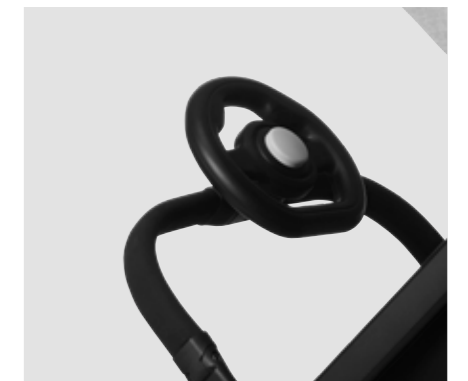

rain cover.
/ included

mosquito net.
/ EML10202

cup holder.
/ EML10203

LED light.
/ EML10204

phone holder.
/ EML10205

steering wheel.
/ EML10207

soft cot.
/ EA10007

easyboard.
/ EA10008

transport bag.
/ included

MINI BUGGY SNAP. THE AUTO FOLD.

The MINI by Easywalker Buggy SNAP was designed for parents that are looking for just that little extra. With just the push of a button, the MINI Buggy SNAP automatically folds into a compact, lightweight and self-standing bundle. Designed for modern parents, the MINI Buggy SNAP comes with a sophisticated finish and MINI branding. Whether you're looking for city thrills or big adventure, the MINI Buggy SNAP is the perfect companion.

MINI BUGGY SNAP.

up to 22 kg.

compatible with car seat (accessory).

fully reclining seat.

can be used for newborns with soft cot.

The MINI by Easywalker Buggy SNAP was designed for parents that are looking for just that little extra.