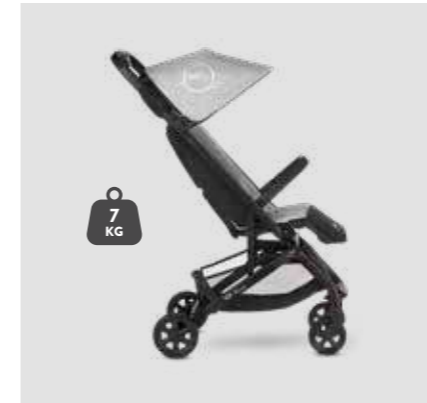

Meet the MINI by Easywalker Buggy GO. Designed for city life and for travelling, this compact and light buggy is the ideal companion for any journey. You only need one hand to fold the MINI Buggy GO into a cabin-size package that can easily be carried over the shoulder with the integrated shoulder strap. Made in collaboration with MINI, this cool ride is sure to turn some heads.

MINI BUGGY GO.

up to 22 kg.

fully reclining seat.

can be used for newborns with soft cot.

MINI by Easywalker Buggy GO was designed for city life and for travelling.

MINI BUGGY GO FEATURES.

lightweight (7 kg), with four wheel suspension.

large shopping basket.

unique accessory system.

one-handed seat adjustment, folding and unfolding.

folds compact into a self-standing package (cabin size*).

bumper bar and rain cover included.

integrated transport bag and shoulder strap included.