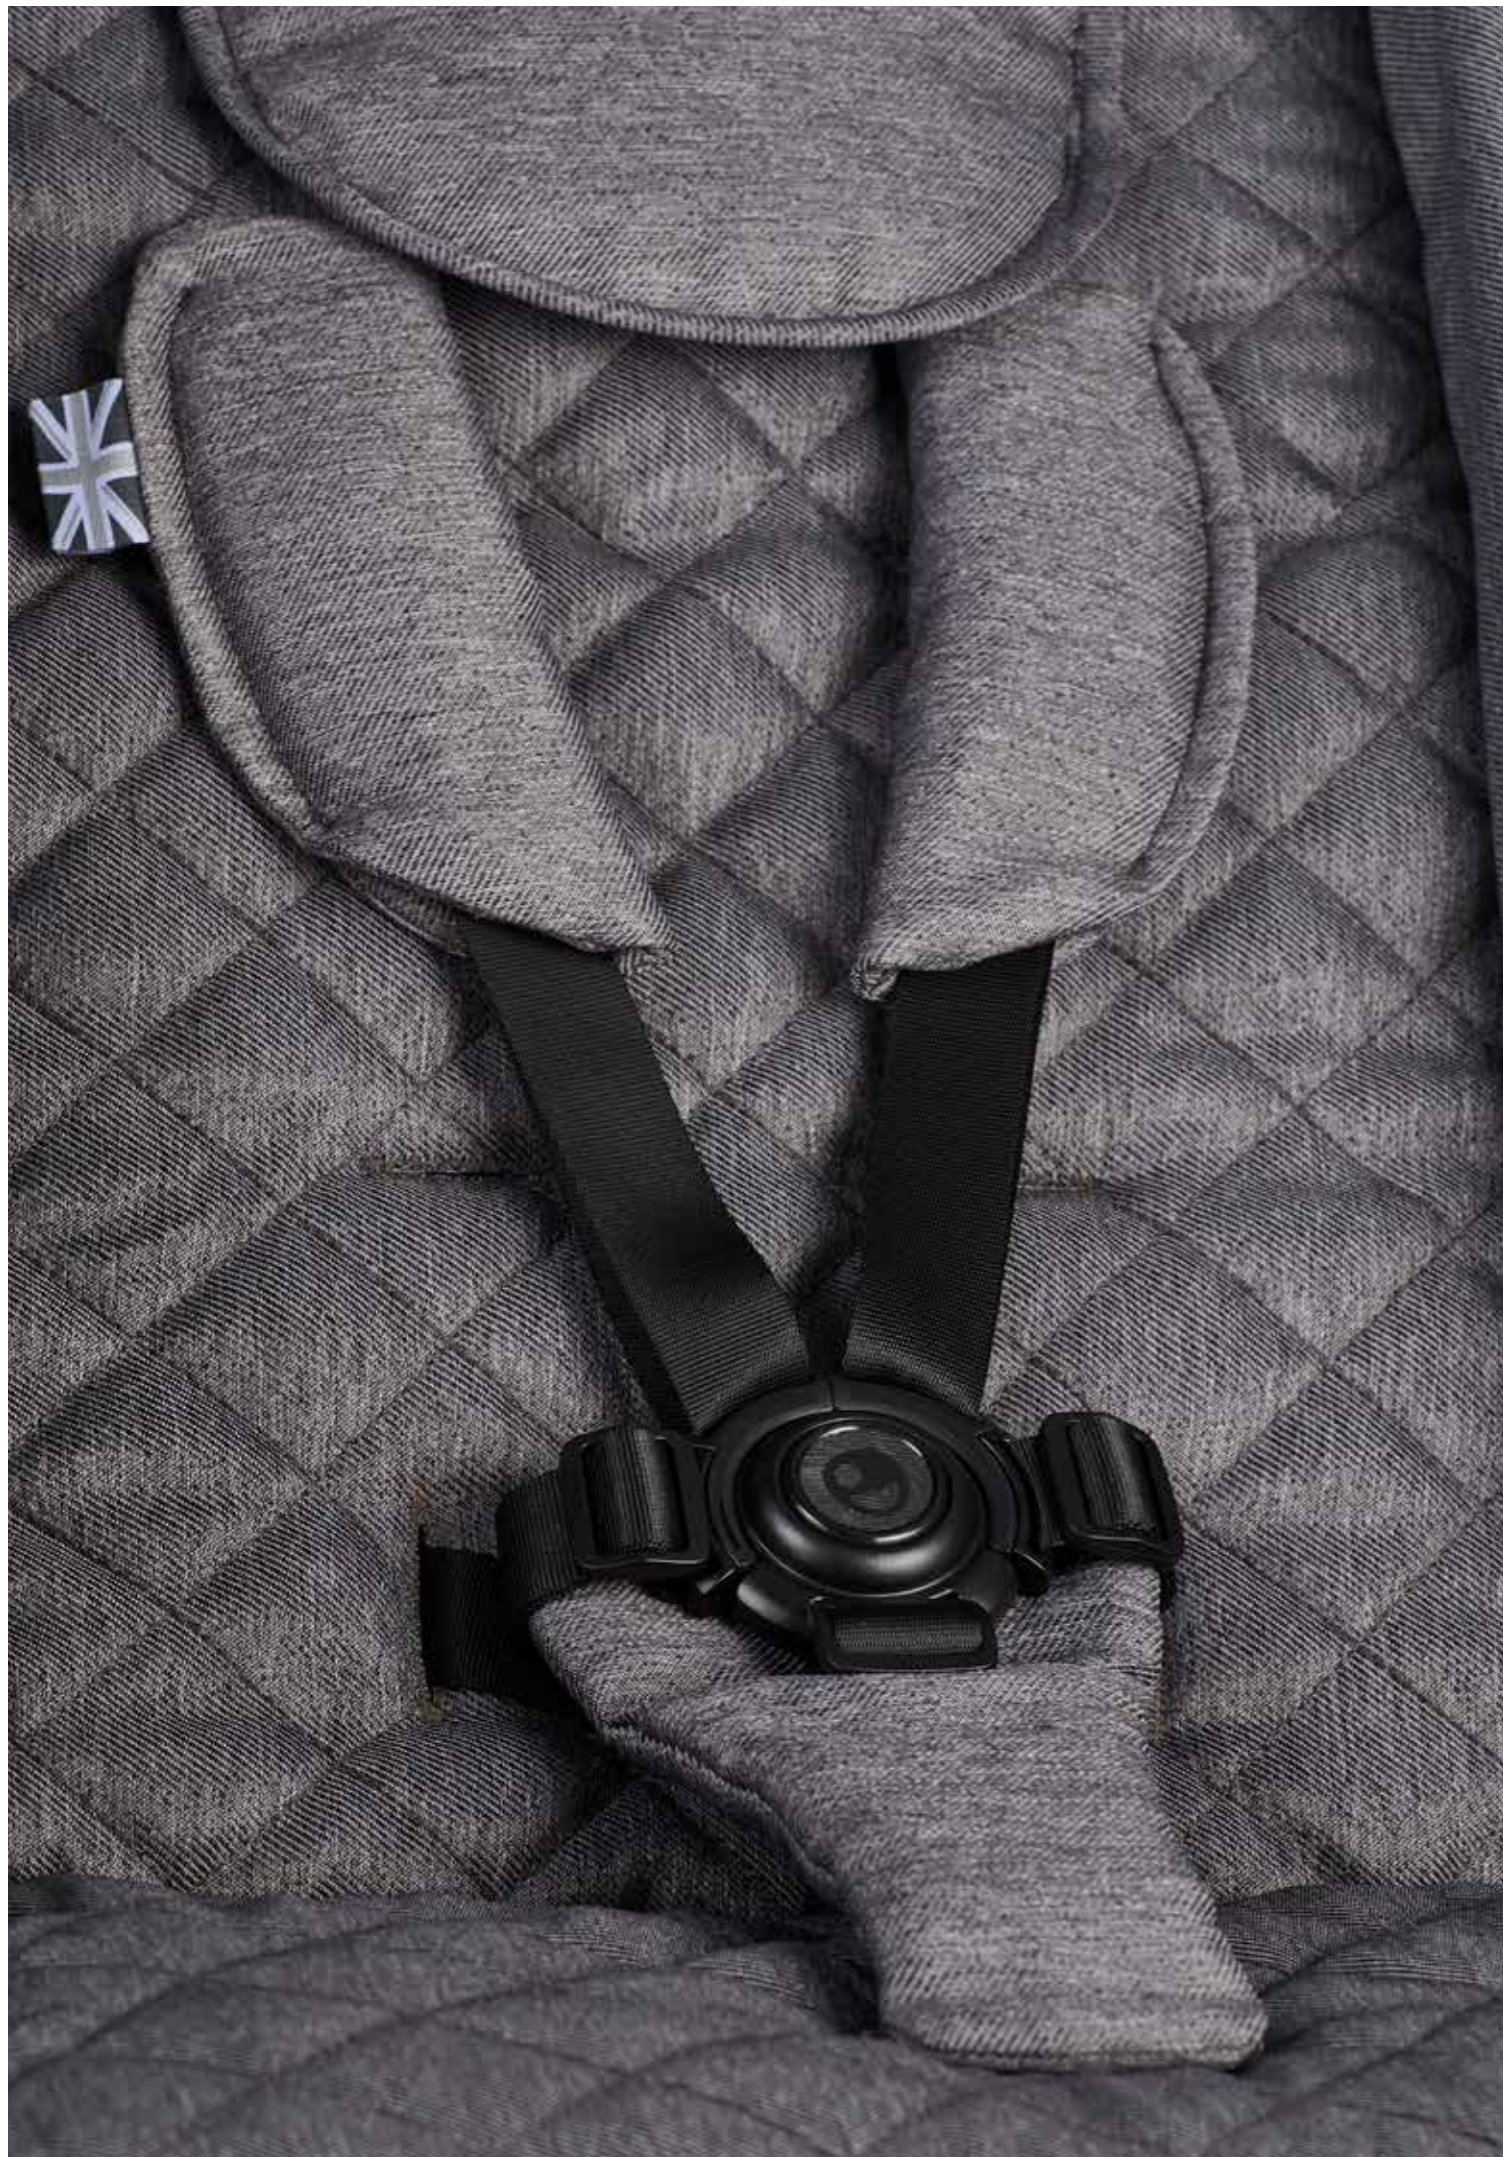

large shopping basket.

rain cover and transport bag included.

extendable XL sun canopy and height-adjustable leg rest.

peekaboo window.

* when in doubt, check with your airline

MINI BUGGY SNAP COLORS AND UNIQUE ACCESSORY SYSTEM.