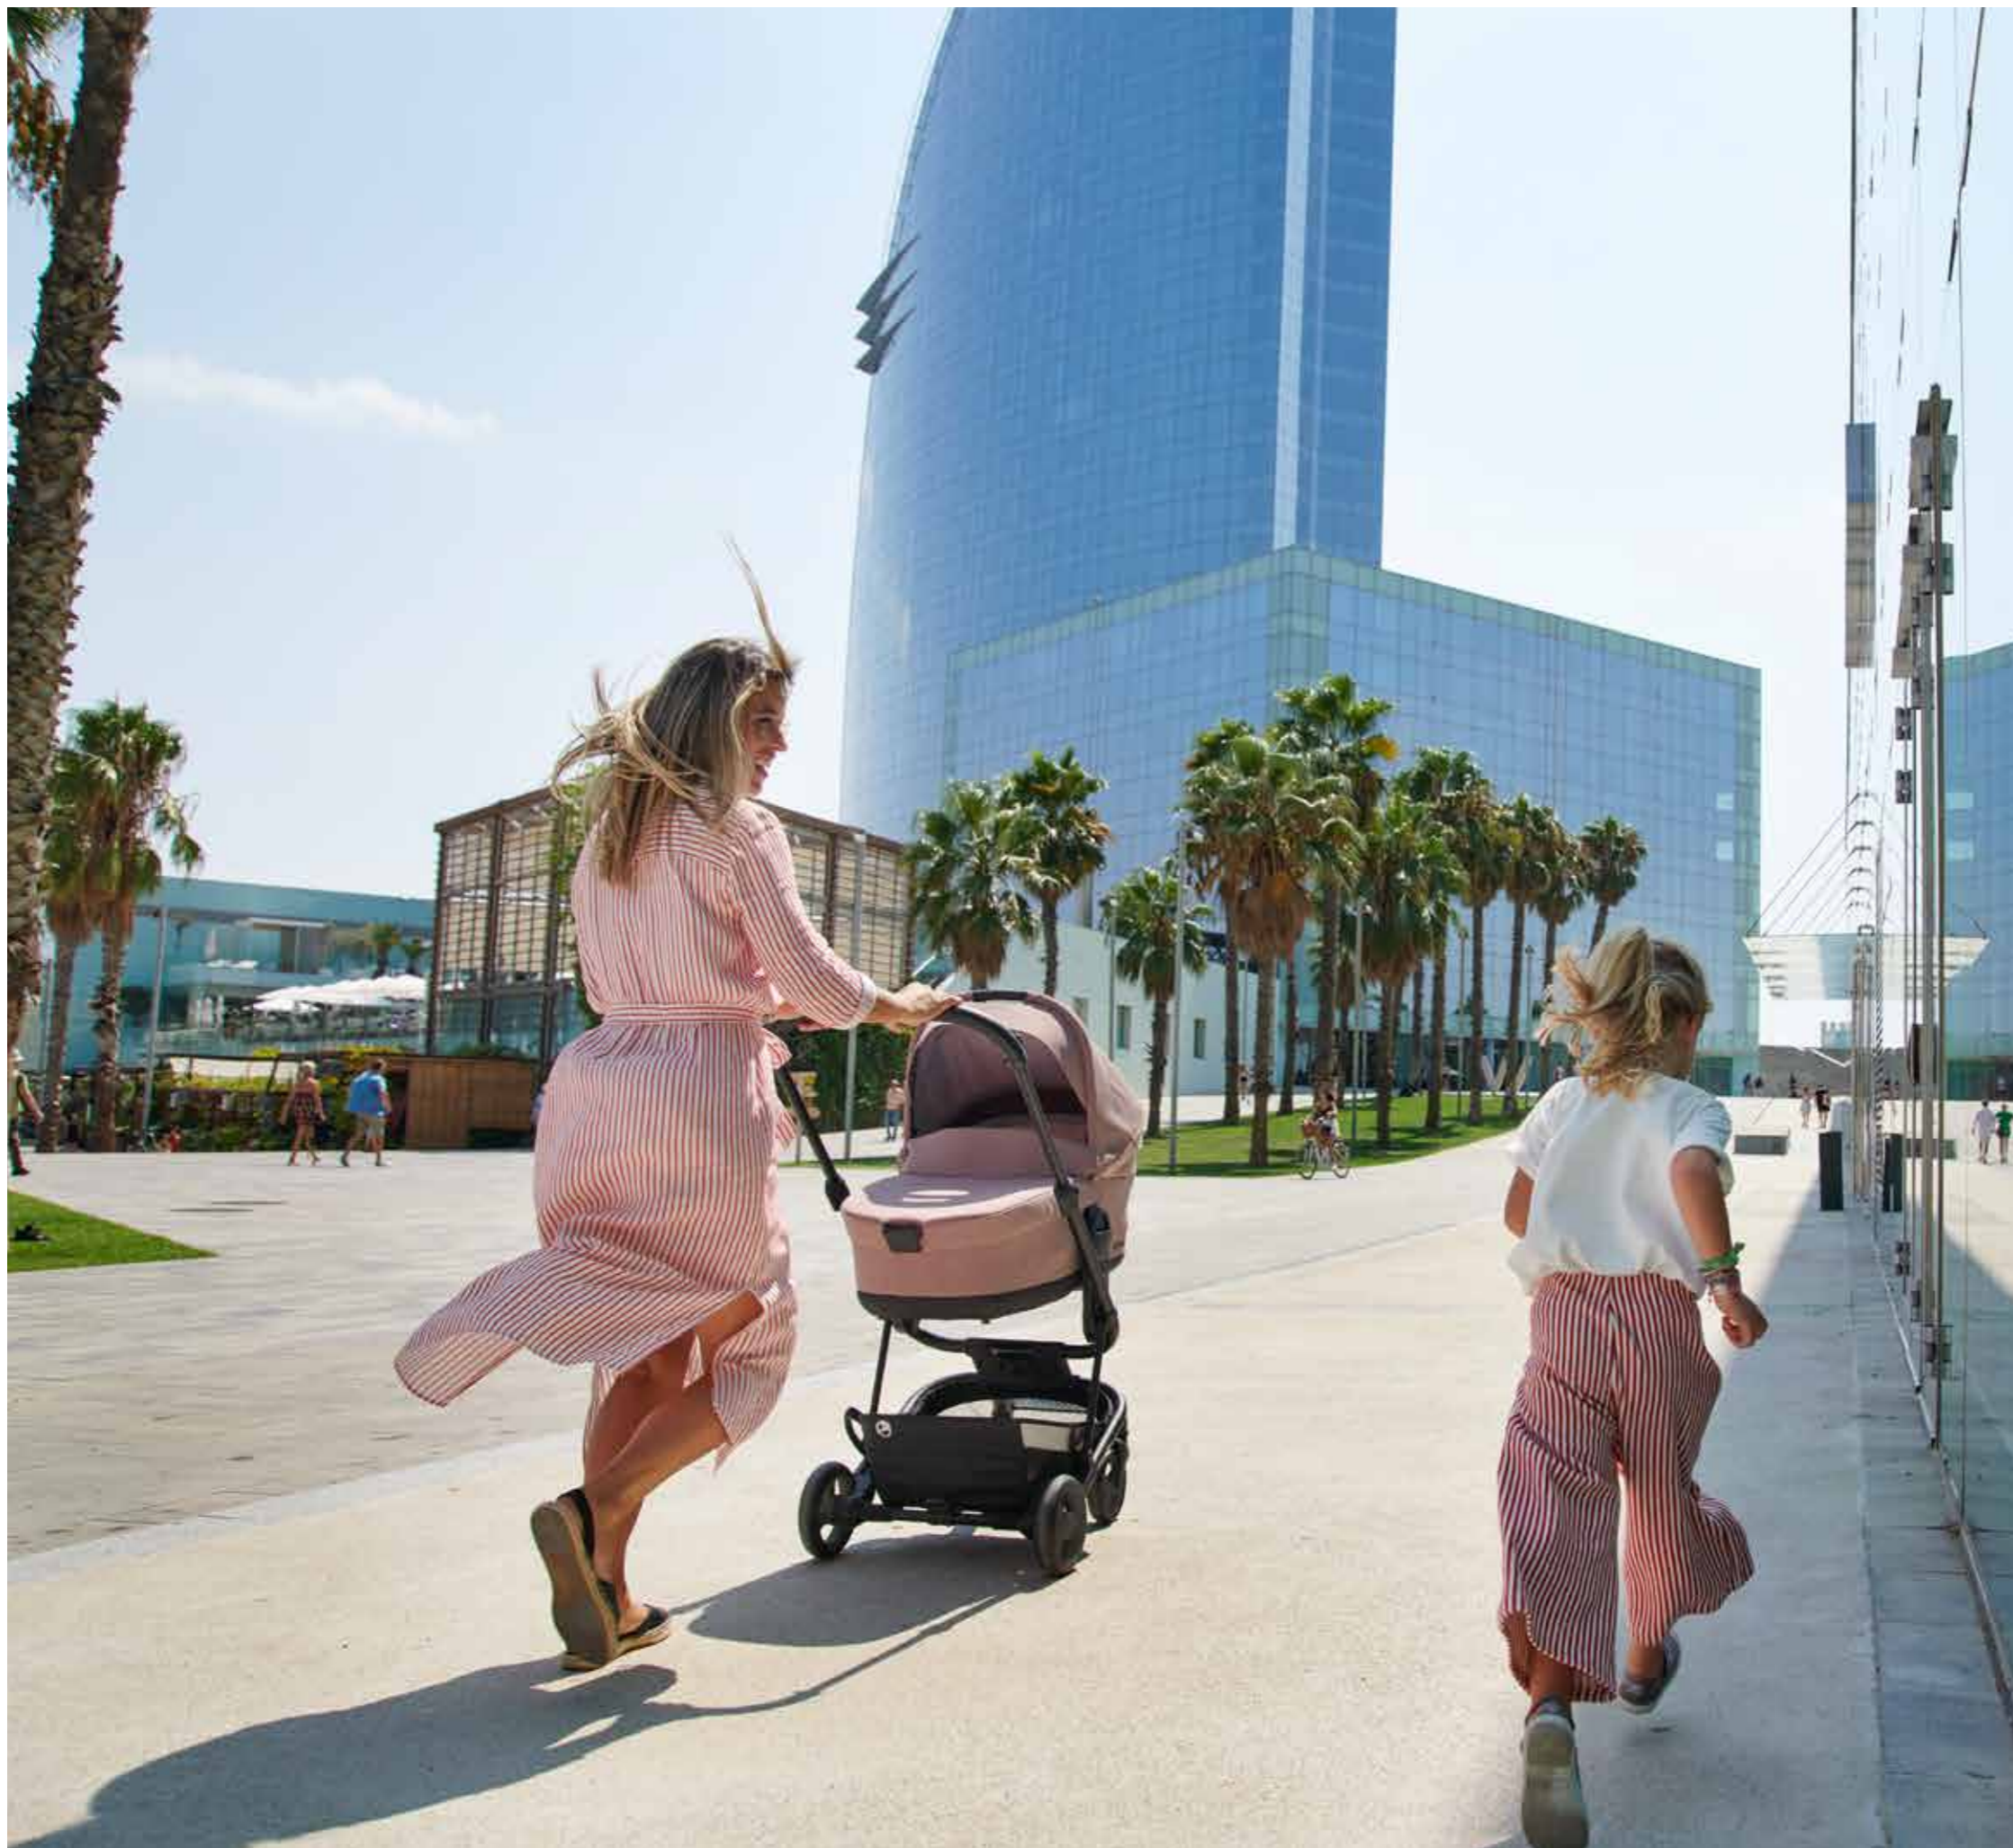

phone holder
/ EML10205

cup holder
/ EML10203

led light
/ EML10204

CHARLEY

Agile in the city

Meet Charley: the perfect city companion. This little beauty is the most compact, the most complete and at just 8 kg the lightest compared to other compact strollers. After a day of fun, Charley easily folds into a smooth and self-standing package.