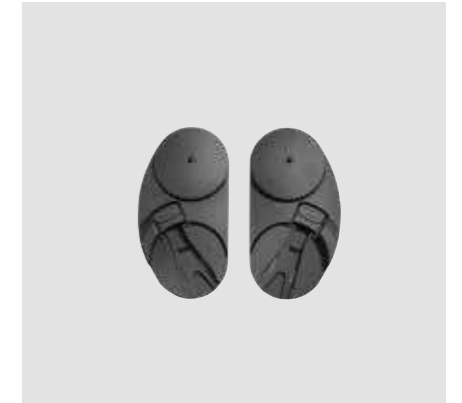

oxford black.
/ EM30301

soho grey.
/ EM30002

soho grey.
/ EM30022

soho grey.
/ EM30302

MINI STROLLER ACCESSORIES.

rain cover seat.
/ ECH10330

mosquito net seat.
/ ECH10332

height adapter set for seat.
/ ECH13087