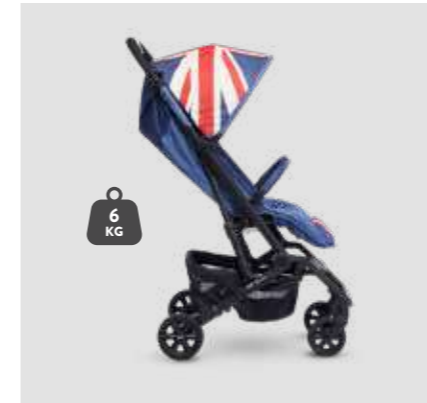

steering wheel.
/ EML10207

soft cot.
/ EA10007

car seat adapter set.
/ EJA10202

MINI BUGGY XS. ON THE GO IN STYLE.

The MINI by Easywalker Buggy XS is the ideal companion for cool parents on the go. With just 6 kg and a super compact fold, you can take it with you anywhere across the globe, or just to go shopping. With its iconic MINI design you will always ride in style. You won't find a more compact and complete buggy on the market.

MINI BUGGY XS.

up to 15 kg.

fully reclining seat.

can be used for newborns with soft cot.

MINI by Easywalker Buggy XS is the most compact and complete buggy on the market.

MINI BUGGY XS FEATURES.

lightweight (6 kg).