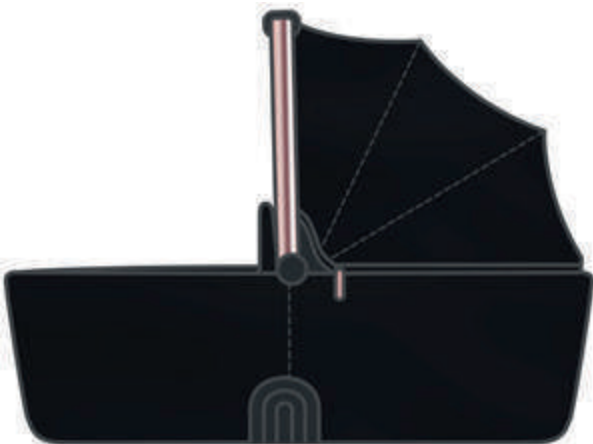

Tragewanne Limbo | *Carrycot Limbo*
rose gold – Art.-No. 12001582004

DIAMOND
E D I T I O N

Tragewanne Limbo | *Carrycot Limbo*
champagne – Art.-No. 12001582005

DIAMOND
E D I T I O N