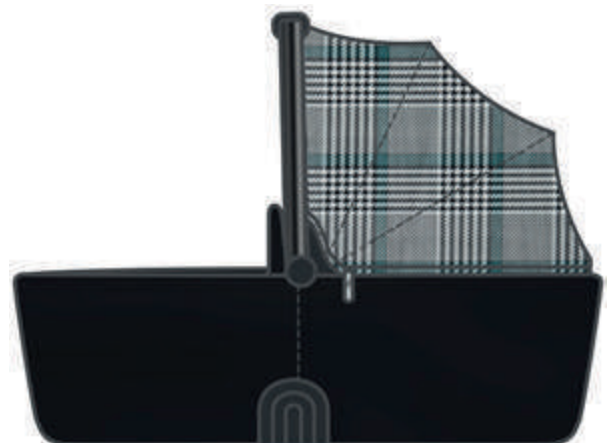

Tragewanne Limbo | Carrycot Limbo
smaragd – Art.-No. 12001582008

Fashion