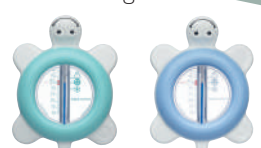

Ref. 3107202700 Water world
Ref. 3107202800 Paper boats

Termómetro electrónico pollito